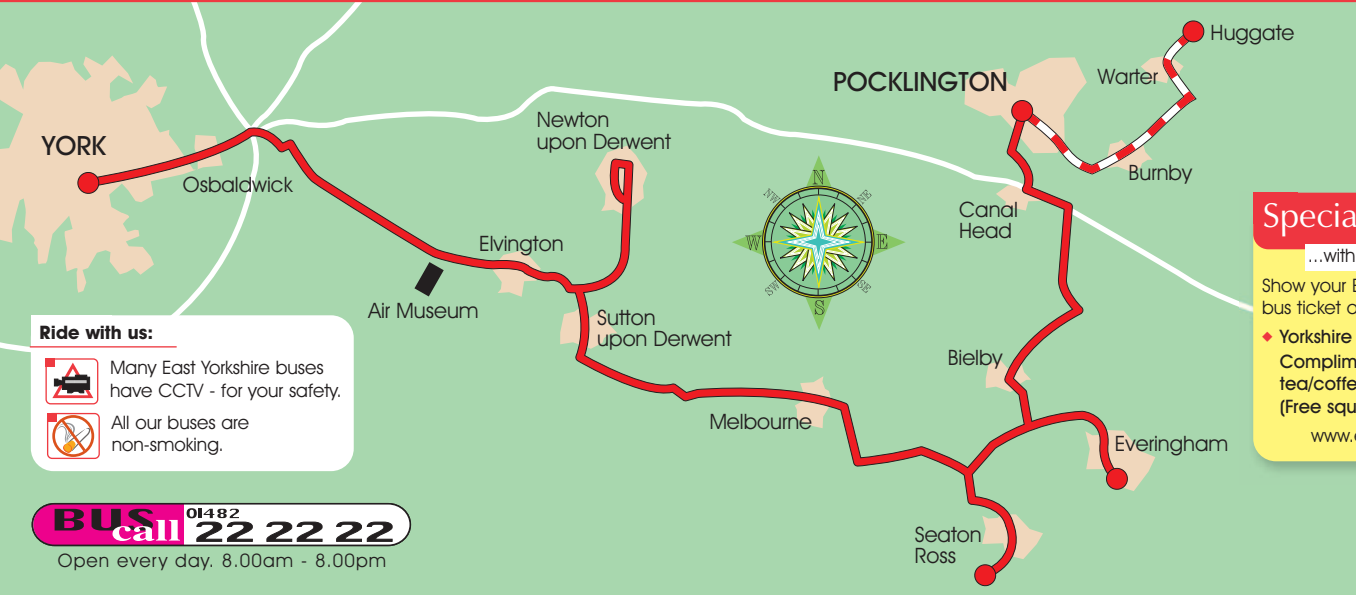

◆ Pocklington ◆ Canal Head ◆ Bielby ◆ Melbourne ◆ York ◆

◆ Your bus route ◆

Ride with us:

Many East Yorkshire buses have CCTV - for your safety.

All our buses are non-smoking.

BUS 01482
call 22 22 22

Open every day, 8.00am - 8.00pm

Special Offer...

...with your bus ticket!

Show your East Yorkshire bus ticket and save at:

- Yorkshire Air Museum: Complimentary cup of tea/coffee. (Free squash for kids)

www.eyms.co.uk

www.eyms.co.uk
BusCall: 01 482 22 22 22

Revised:
Monday 27 April 2009.

195

service
196, 198 & 199

- Pocklington ◆ Canal Head ◆ Bielby ◆
- Seaton Ross ◆ Melbourn ◆ York ◆

Now includes
services to
Huggate.